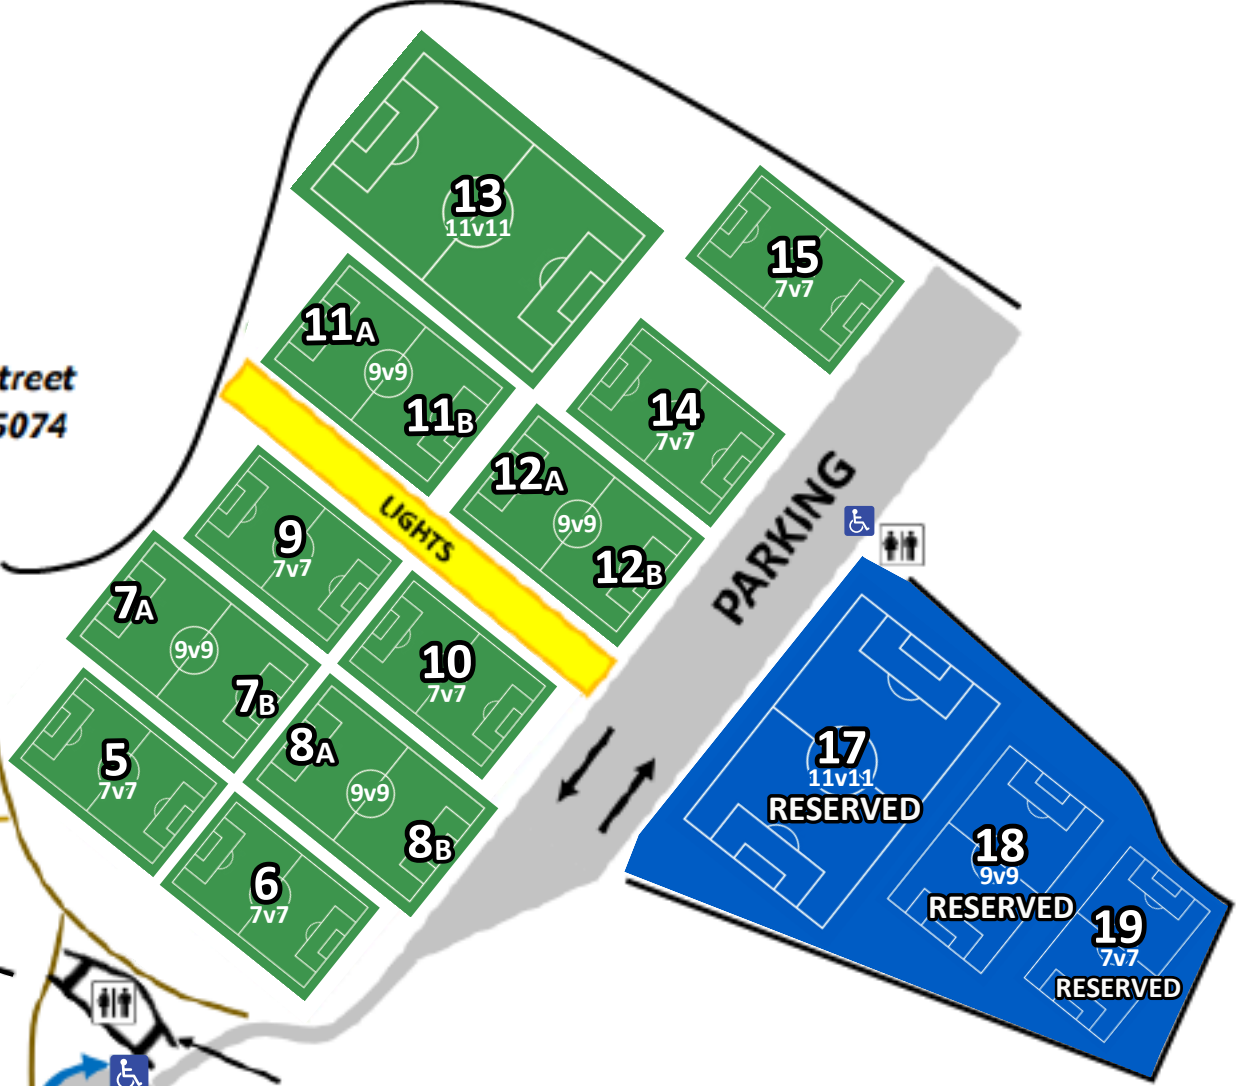

PLANO

4401 14th Street
Plano, TX 75074

OUTDOOR TRAINING

PRACTICE MAP
2024